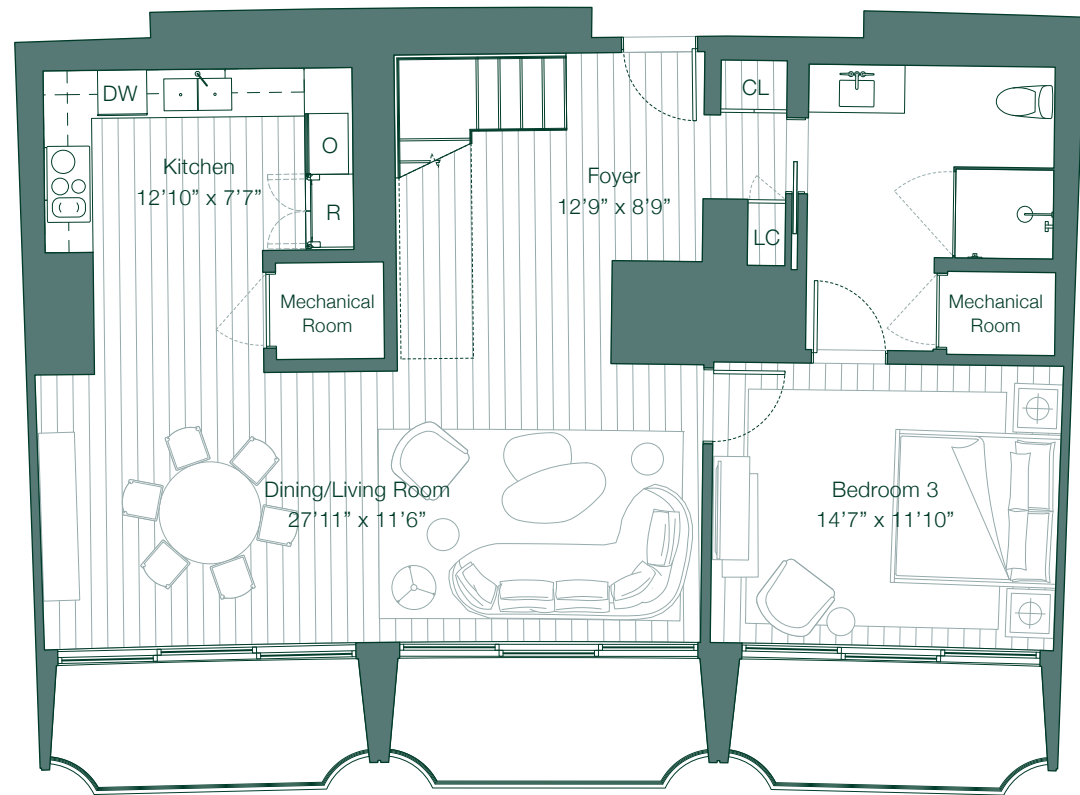

3 Bedrooms

3 En Suite Baths

Interiors

2,450 Sq. Ft. / 228 Sq. M.

CONSTELLATION BLVD.

AVENUE OF THE STARS

Scale: 1/8" = 1'