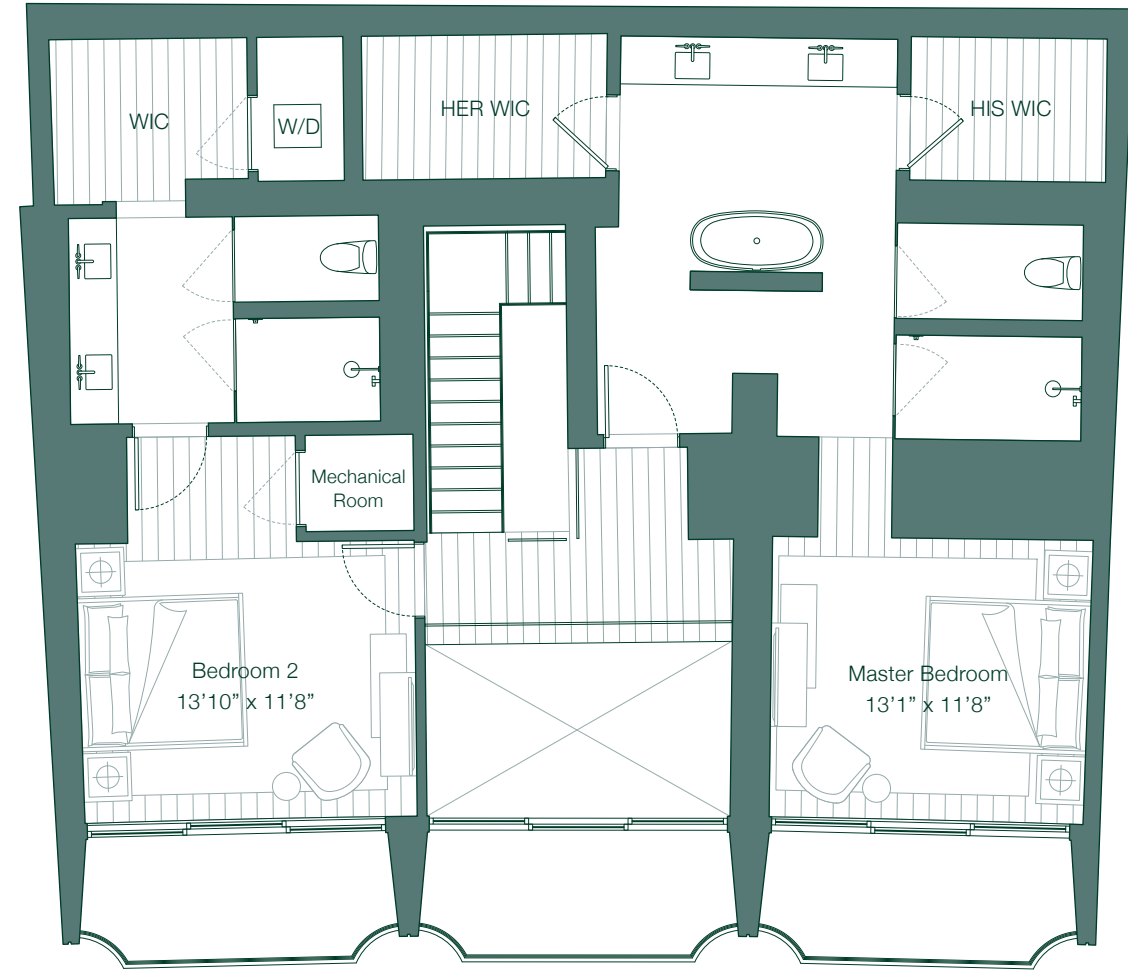

3 Bedrooms

3 En Suite Baths

Interiors

2,450 Sq. Ft. / 228 Sq. M.

CONSTELLATION BLVD.

AVENUE OF THE STARS

Scale: 1/8" = 1'