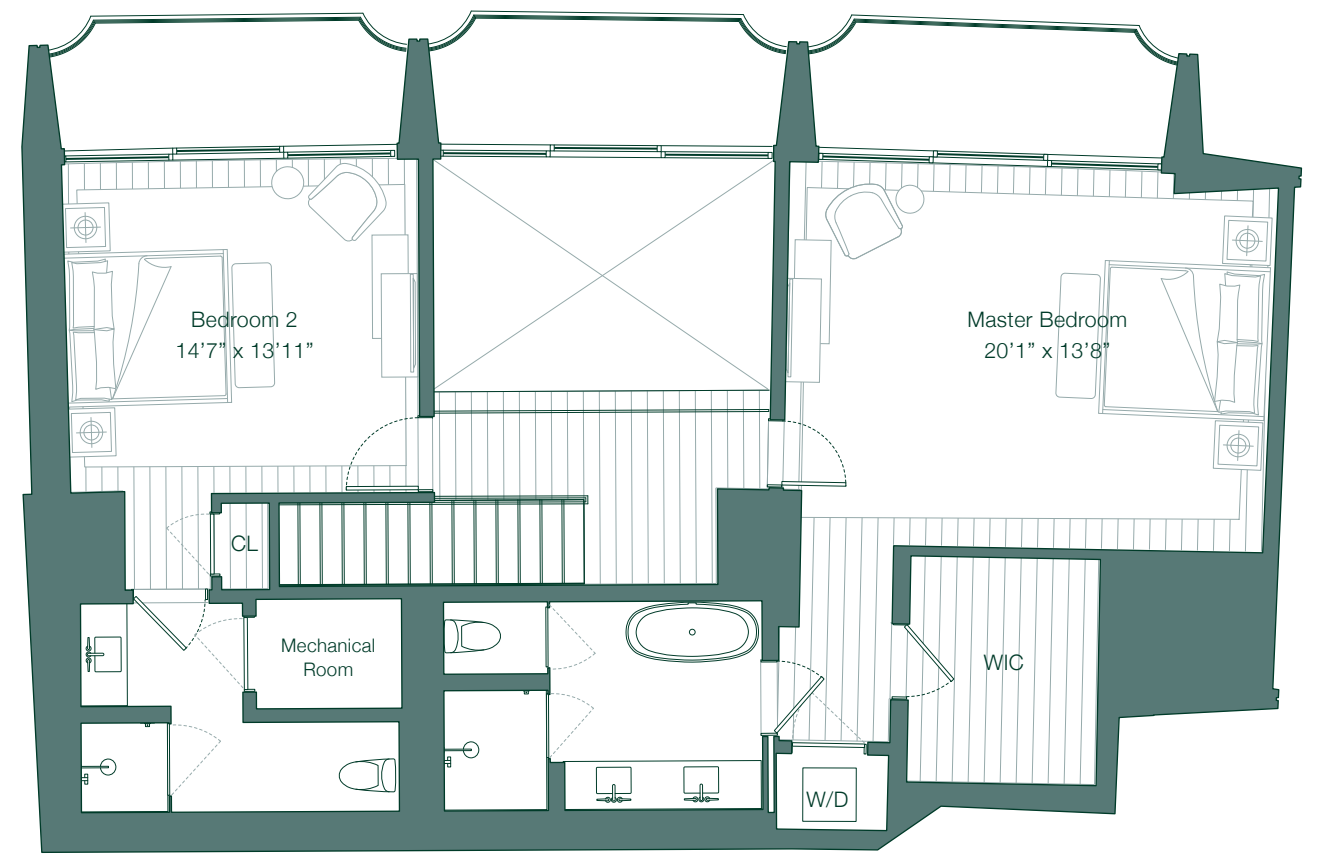

3 Bedrooms

3 En Suite Baths and Powder Room

Interiors

2,550 Sq. Ft. / 237 Sq. M.

CONSTELLATION BLVD.

AVENUE OF THE STARS

Scale: 1/8" = 1'