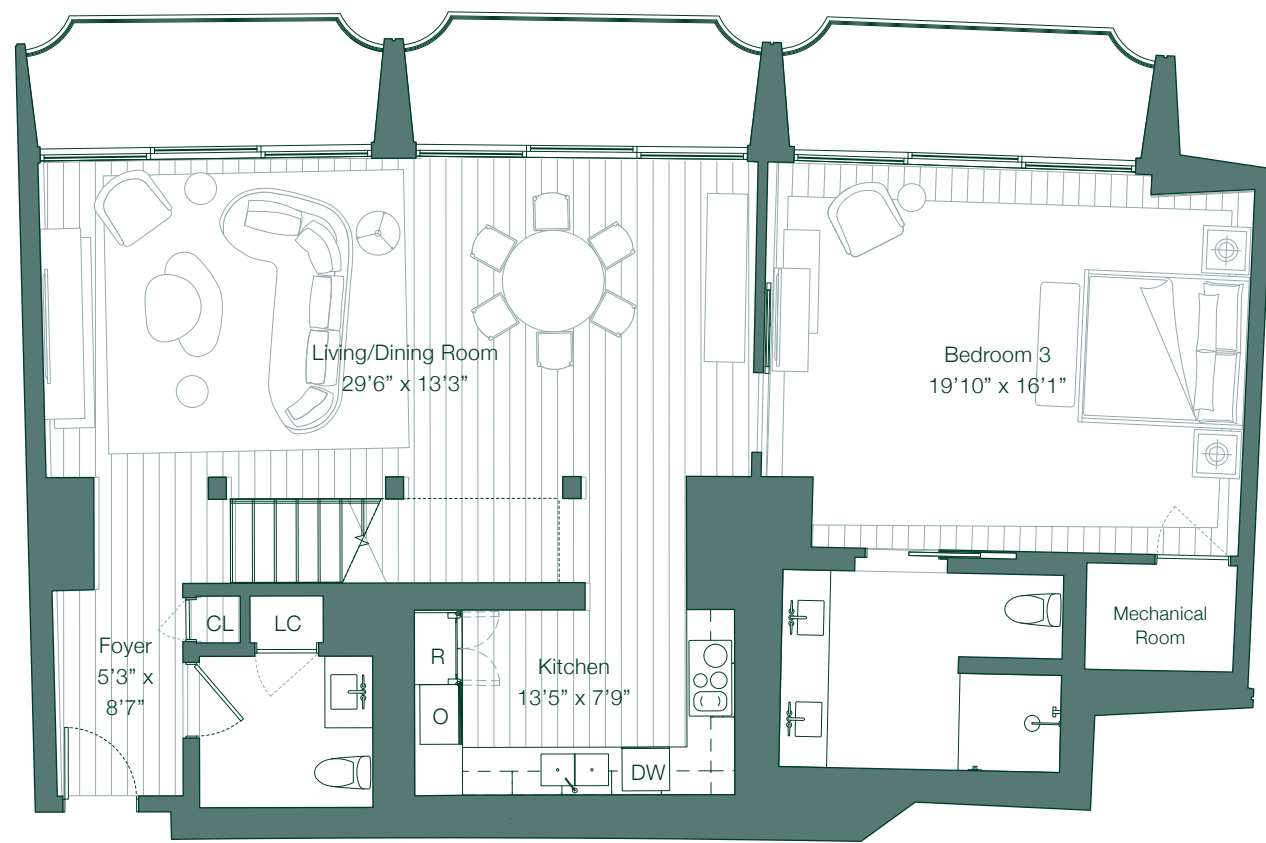

3 Bedrooms

3 En Suite Baths and Powder Room

Interiors

2,550 Sq. Ft. / 237 Sq. M.

CONSTELLATION BLVD.

AVENUE OF THE STARS

Scale: 1/8" = 1'