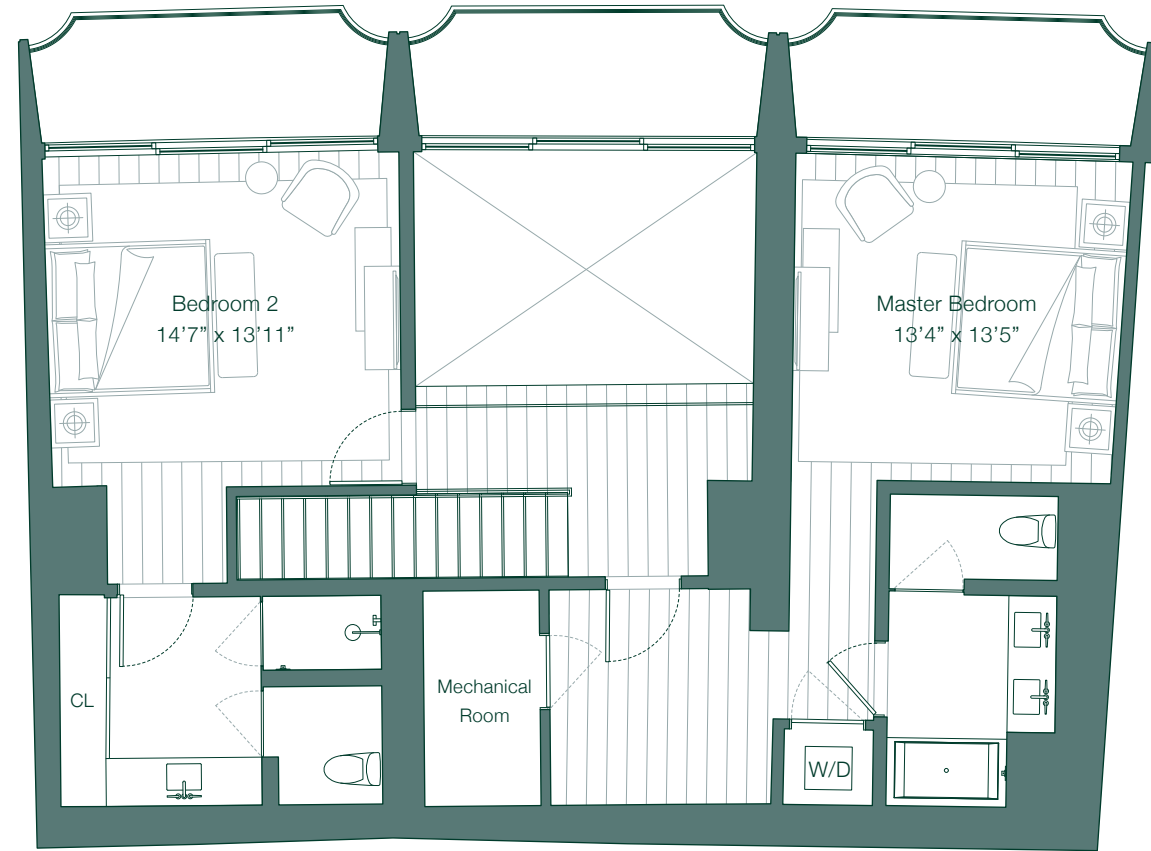

2 Bedrooms  
2 En Suite Baths and Powder Room

Interiors  
1,942 Sq. Ft. / 180 Sq. M.

CONSTELLATION BLVD.

AVENUE OF THE STARS