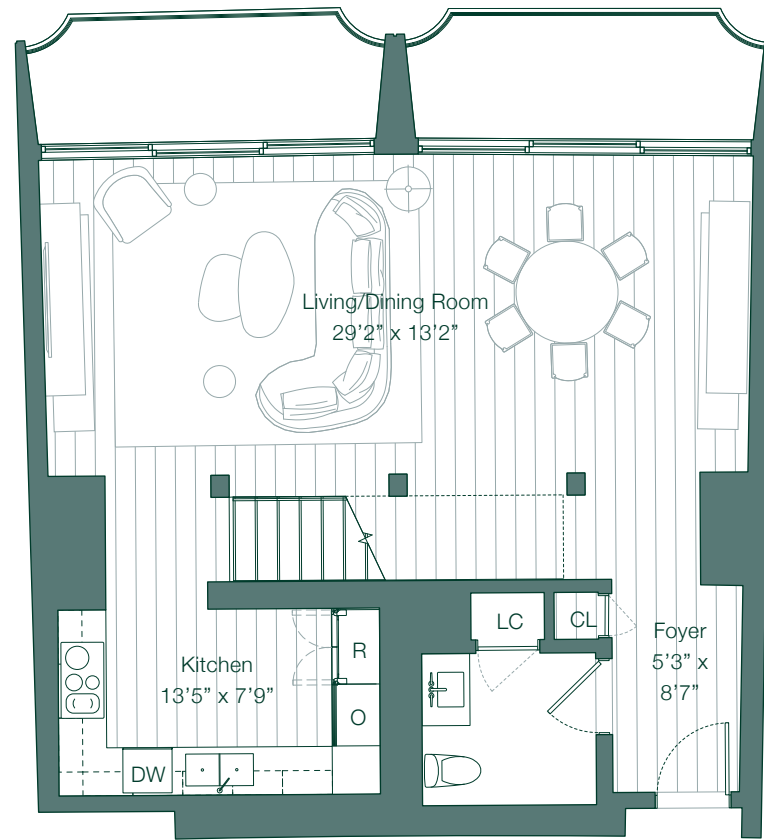

2 Bedrooms  
2 En Suite Baths and Powder Room

Interiors  
1,942 Sq. Ft. / 180 Sq. M.

CONSTELLATION BLVD.

AVENUE OF THE STARS