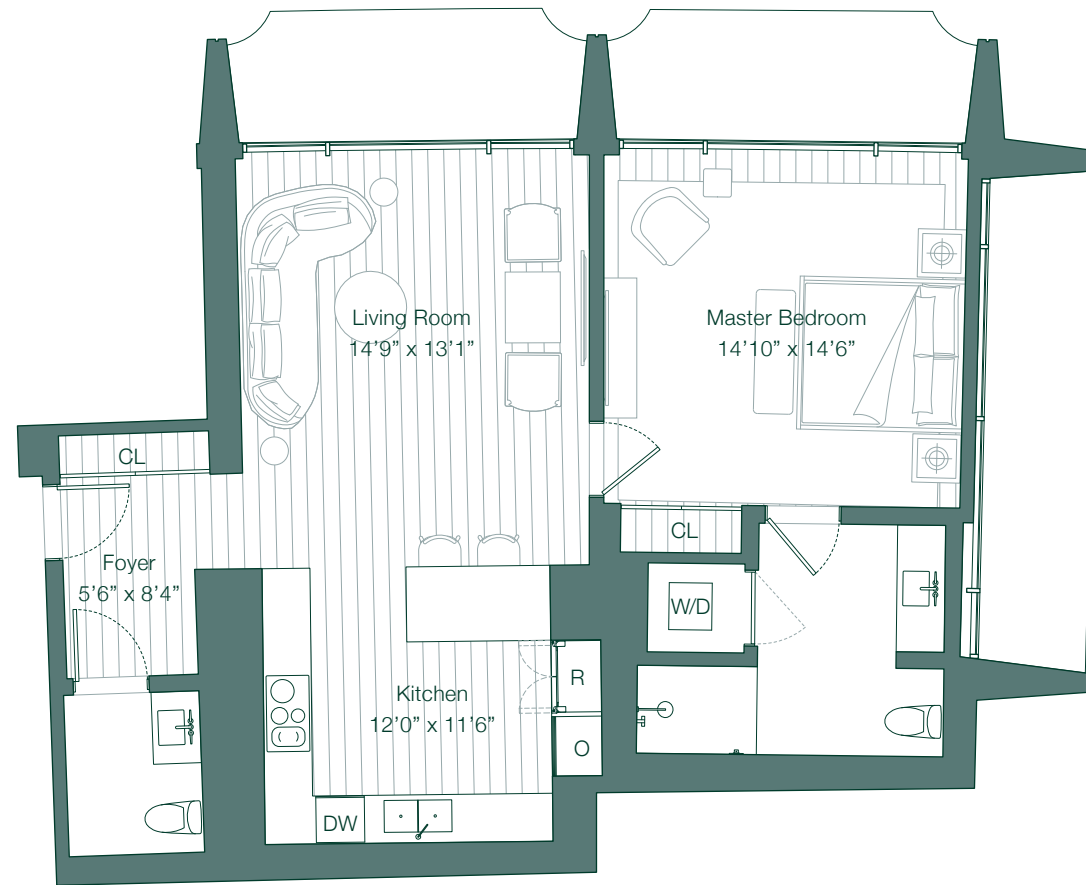

1 Bedroom
1 En Suite Bath and Powder Room

Interiors
1,000 Sq. Ft. / 93 Sq. M.

W

CONSTELLATION BLVD.

AVENUE OF THE STARS